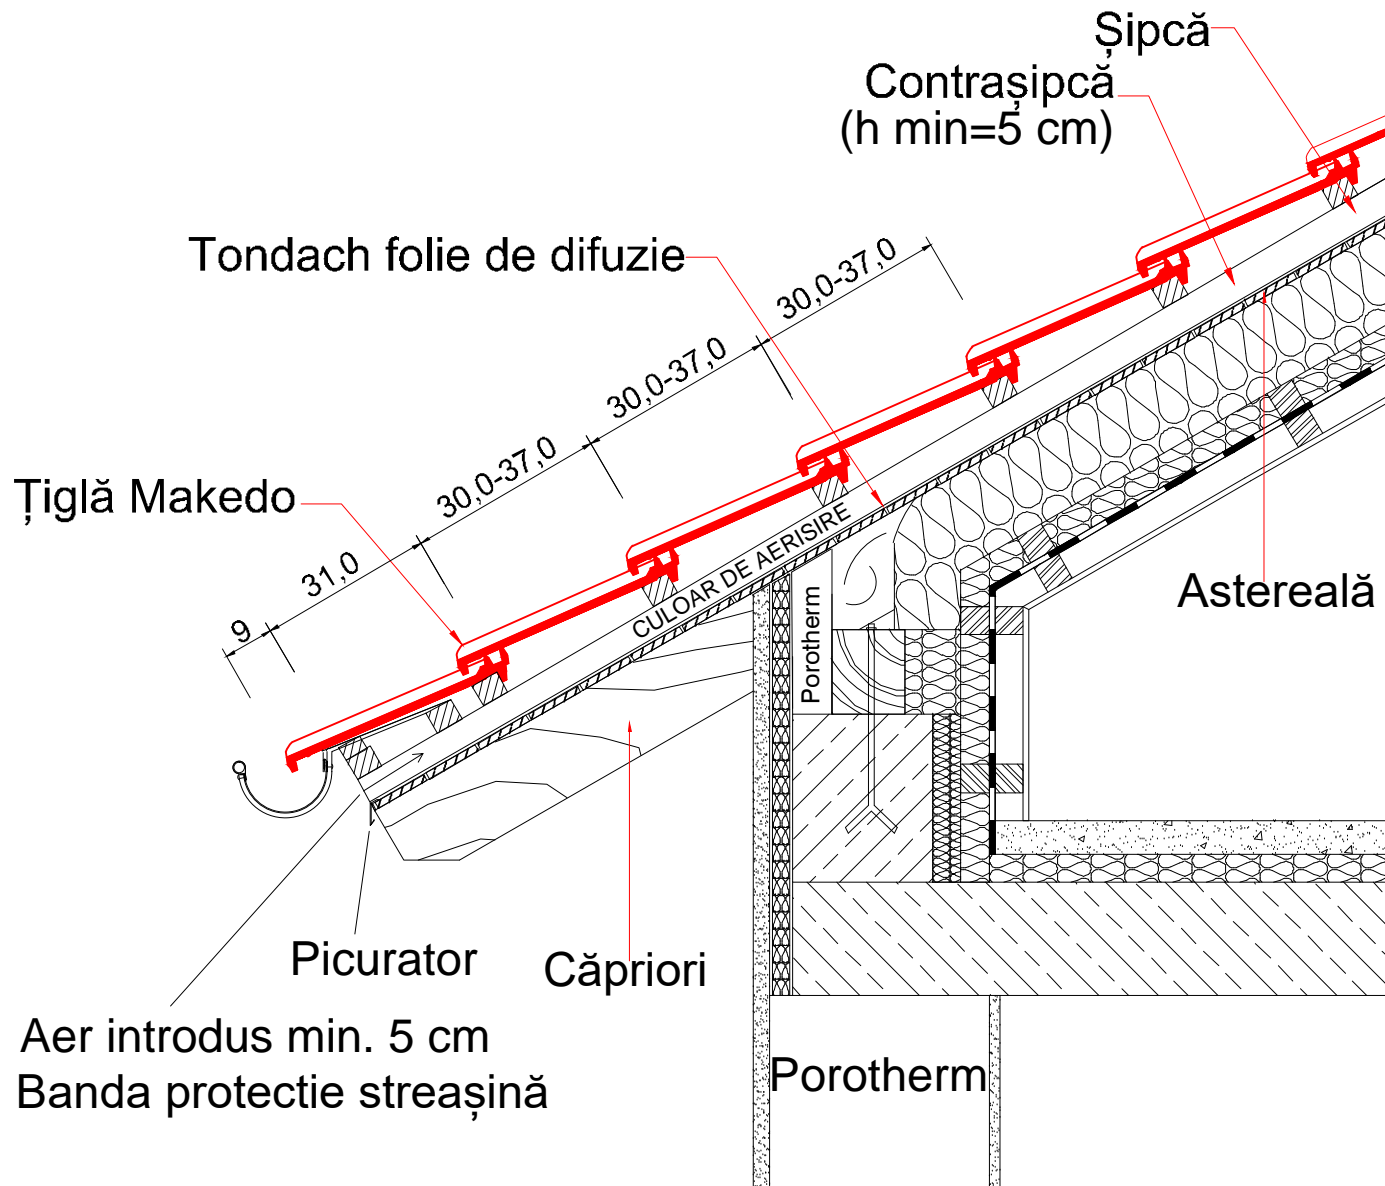

Tondach folie de difuzie
Șipca 4 x 5 cm

Înclinație acoperiș	A (cm)	B (cm)
15°-20°	5,5	17,0
20°-25°	5,0	17,0
25°-30°	4,5	16,5
30°-35°	4,0	16,0
35°-40°	4,0	15,5
40°-45°	4,0	14,5
>45°	4,0	13,0

Tondach Makedo
Tigla de margine stg.

Tondach Makedo
Tigla de margine dr.